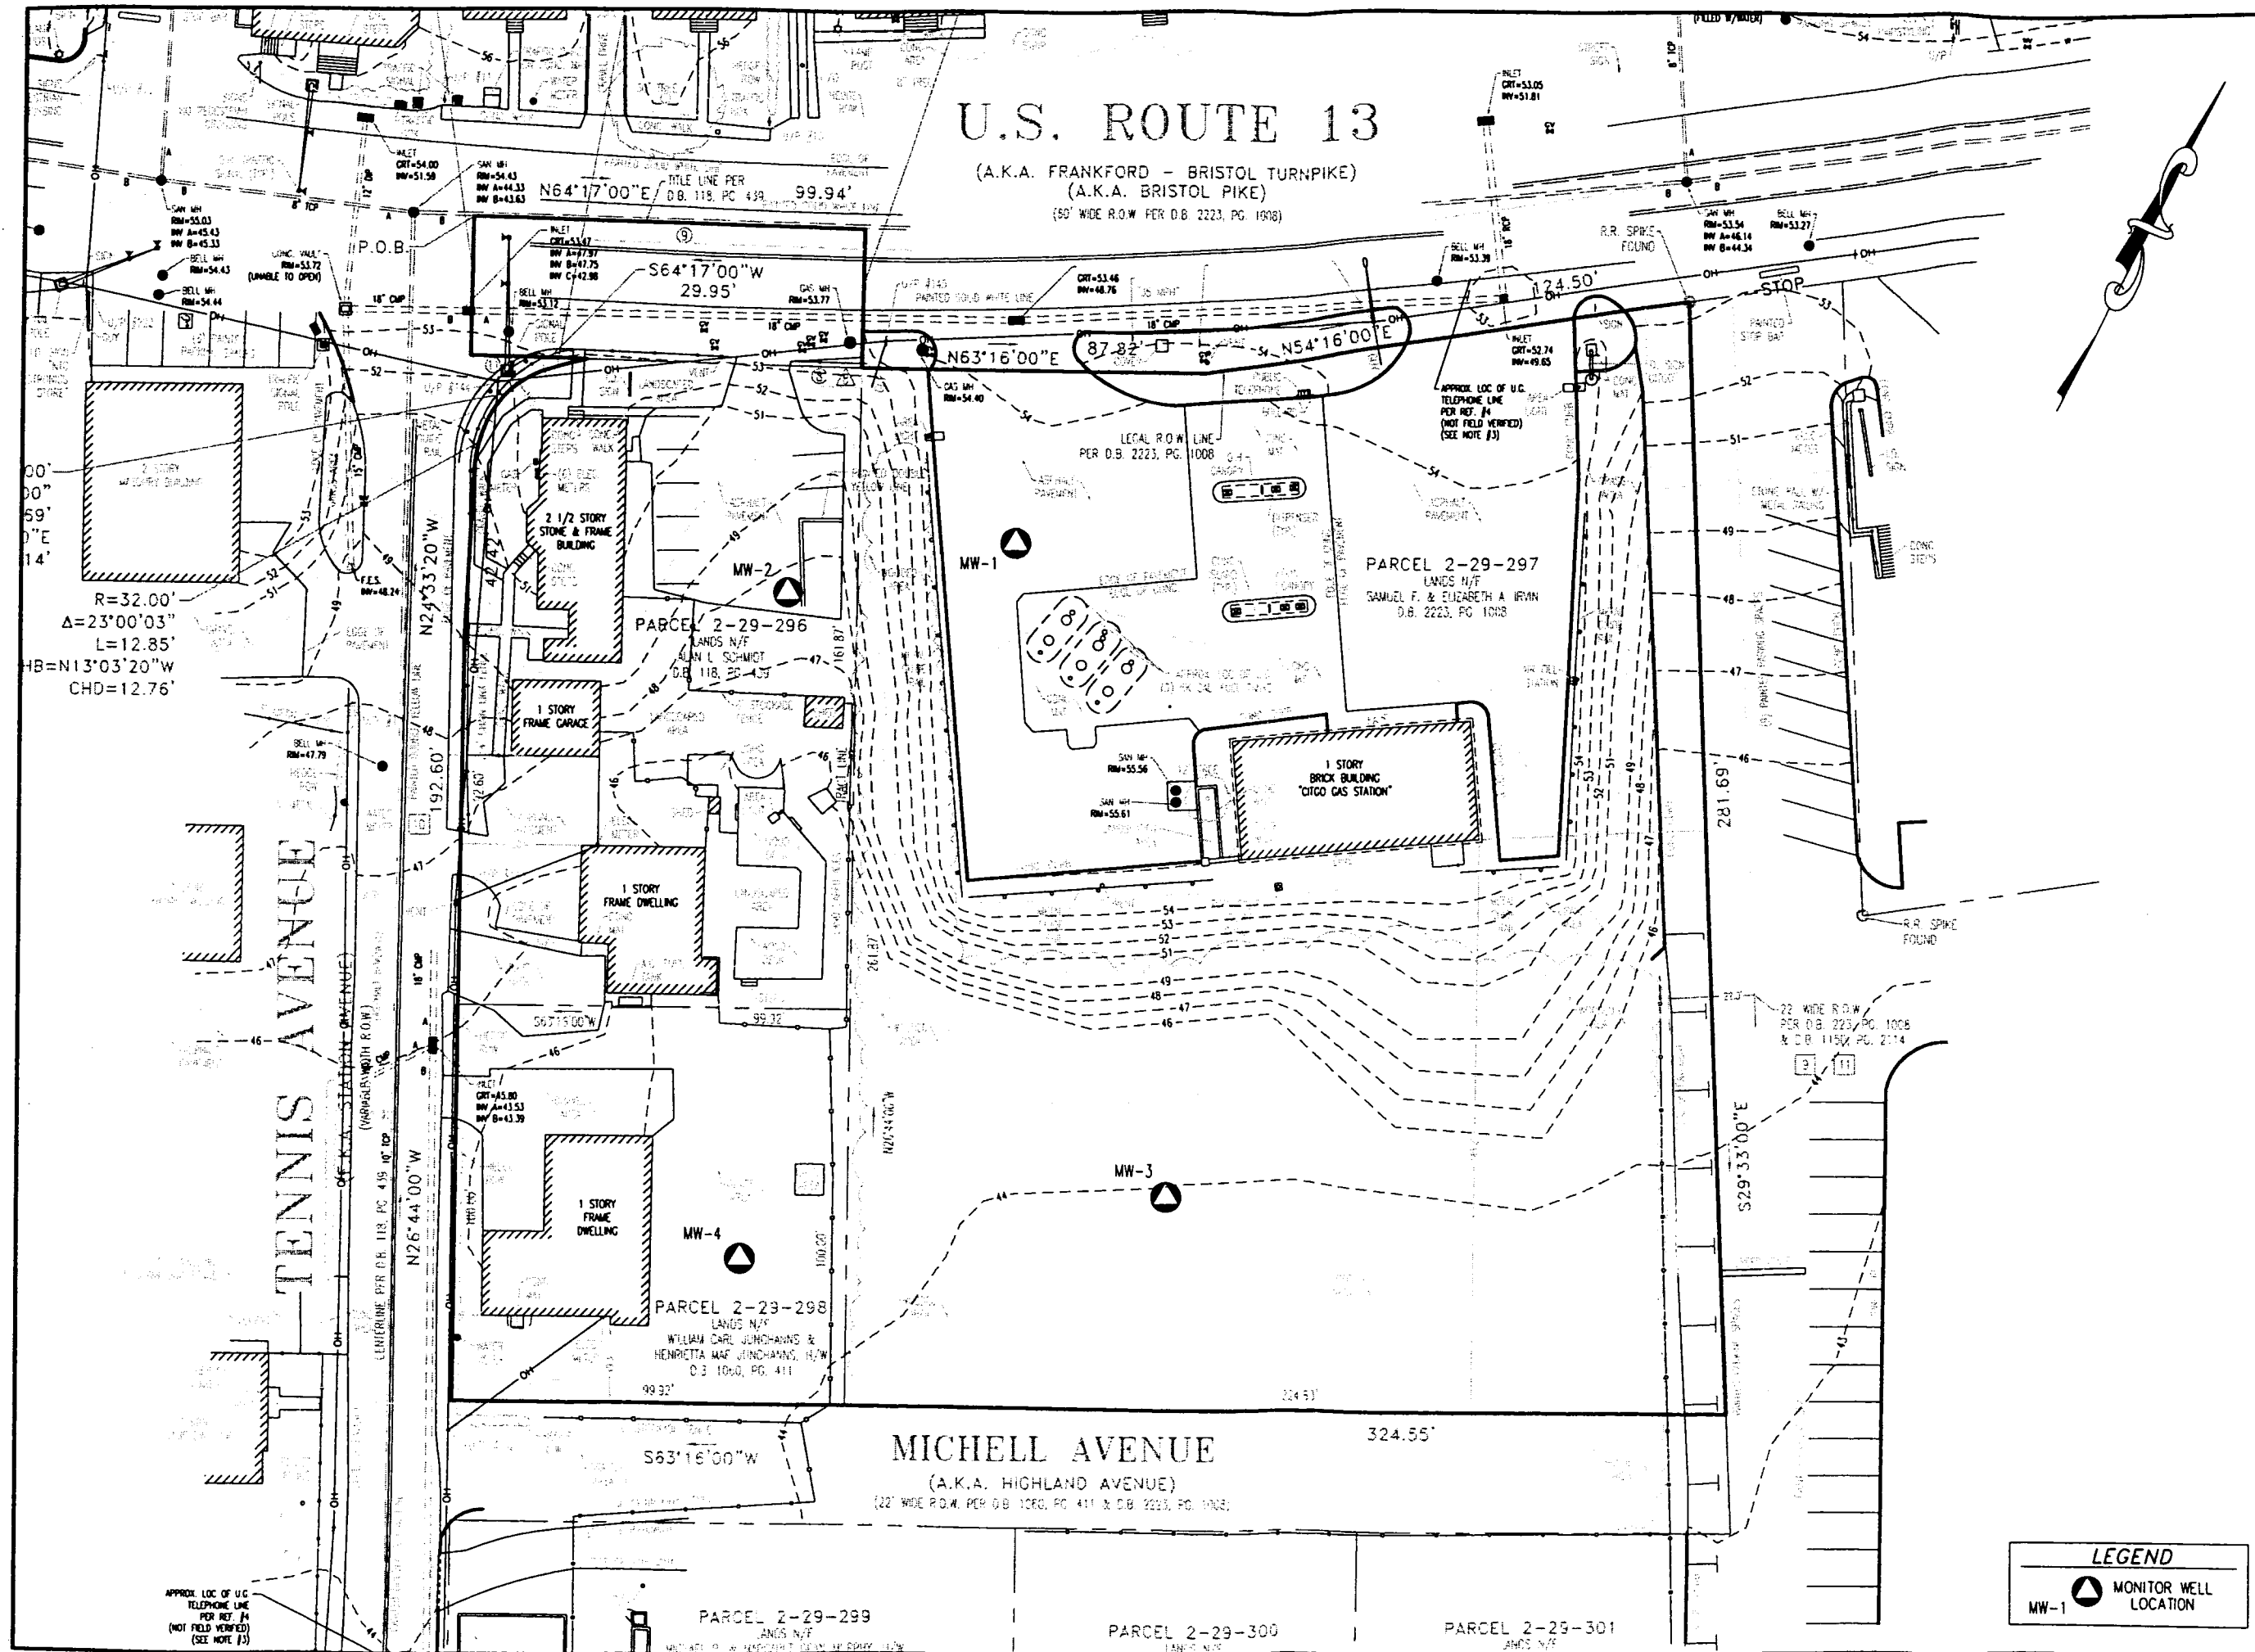

U.S. ROUTE 13

(A.K.A. FRANKFORD - BRISTOL TURNPIKE)
(A.K.A. BRISTOL PIKE)
(50' WIDE R.O.W. PER D.B. 2223, PG. 1908)

LEGEND

▲ MONITOR WELL LOCATION

MW-1